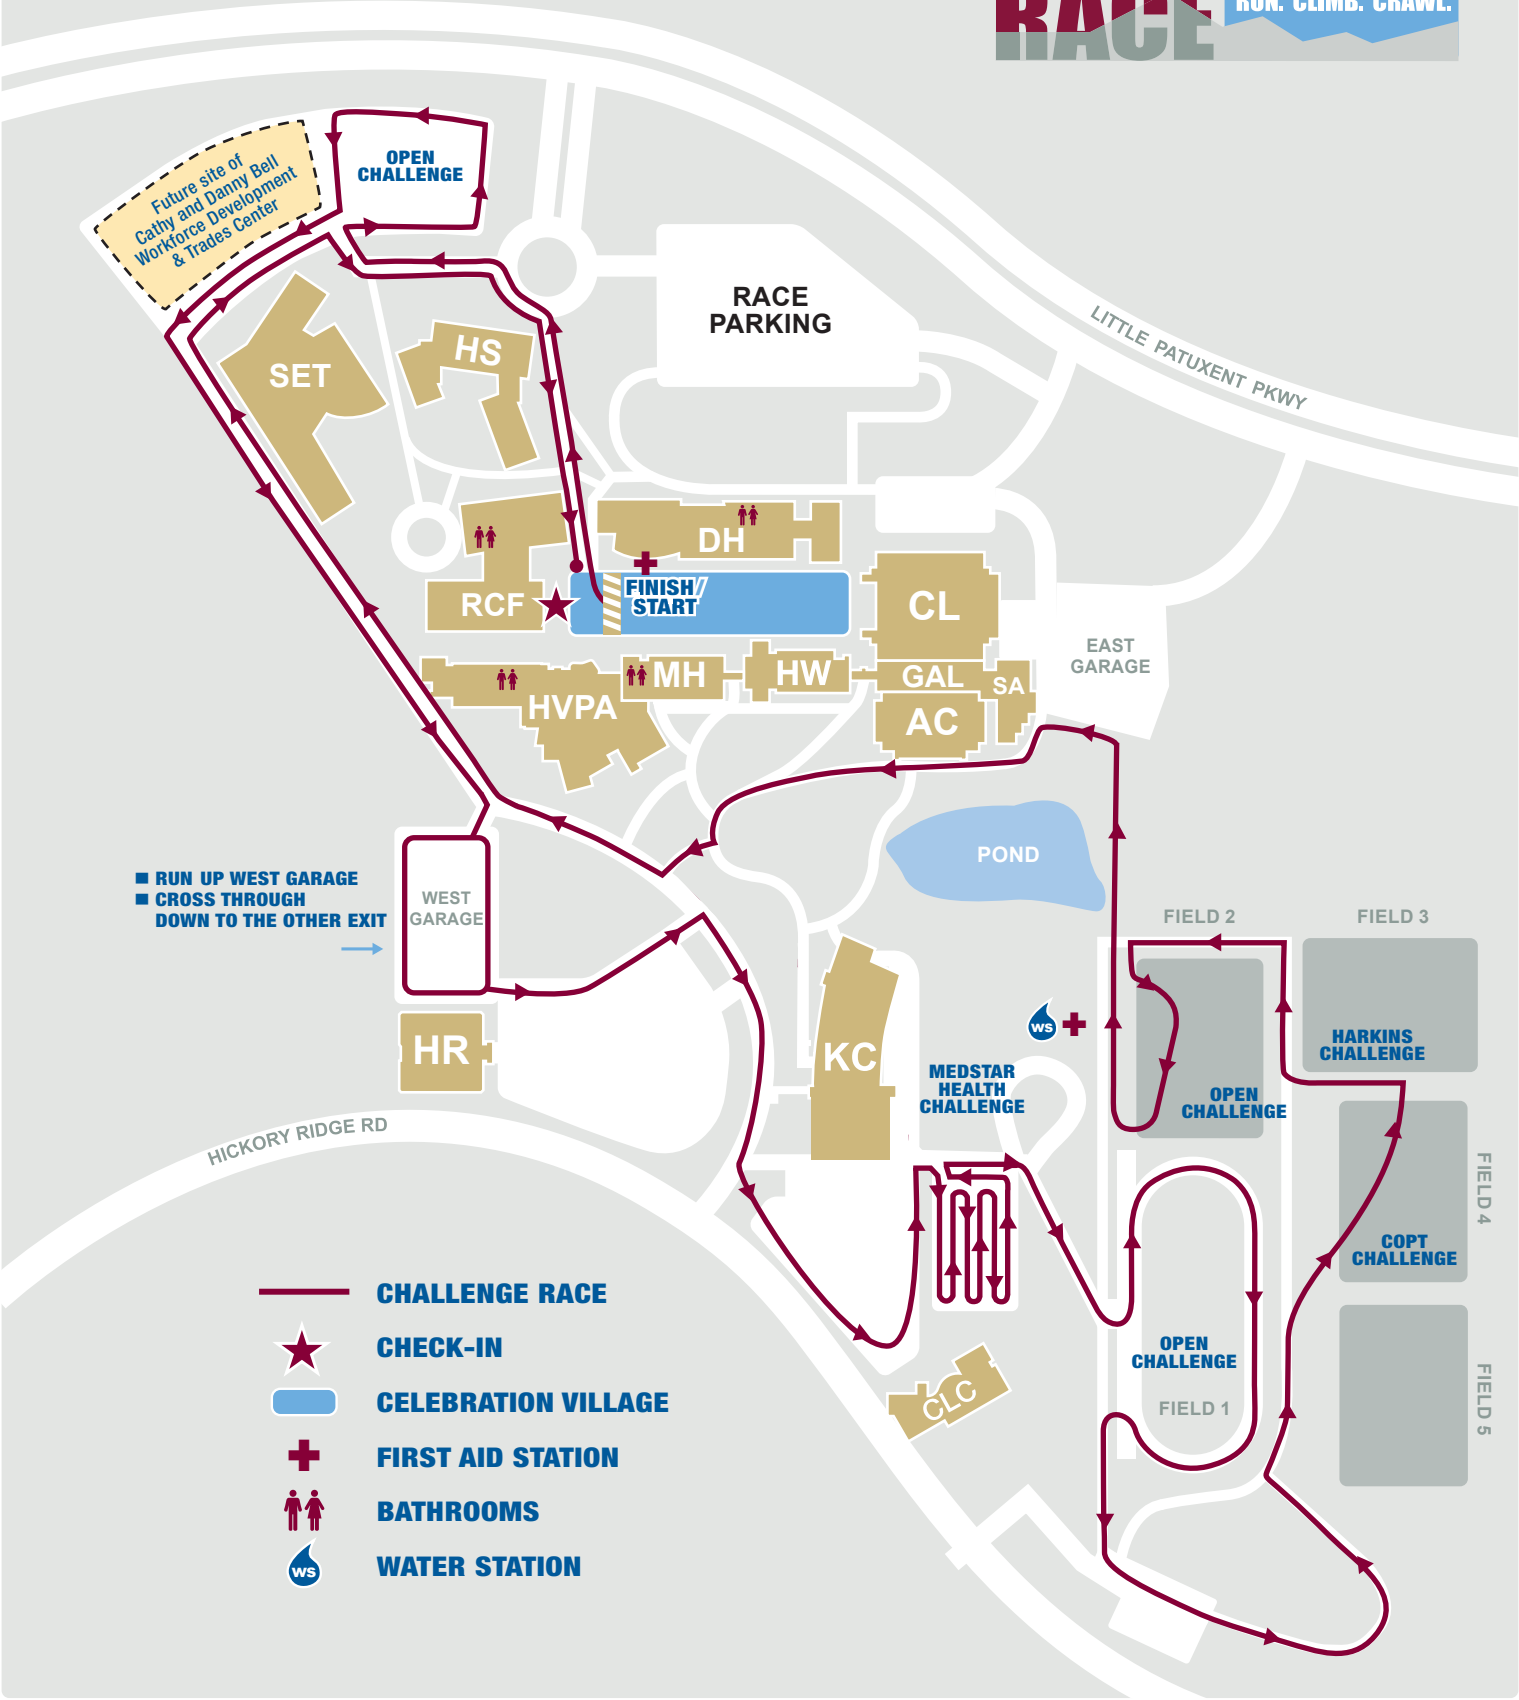

2026 COURSE MAP

PRESENTS

Howard Community College

5K CHALLENGE RACE

RUN. CLIMB. CRAWL.

■ RUN UP WEST GARAGE
■ CROSS THROUGH DOWN TO THE OTHER EXIT

- CHALLENGE RACE
- ★ CHECK-IN
- CELEBRATION VILLAGE
- + FIRST AID STATION
- ♂ ♀ BATHROOMS
- WS WATER STATION